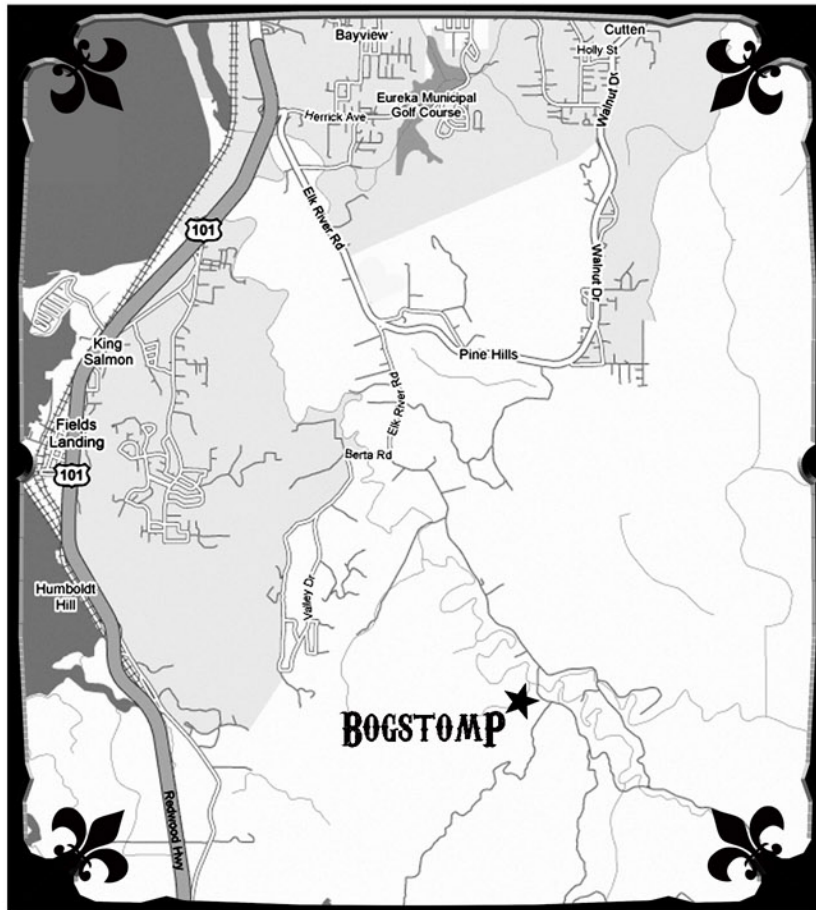

Revolution Bicycle Repair

TAKE HERRICK AVE EXIT FROM 101

TURN ONTO ELK RIVER ROAD

FOLLOW SIGNS TOWARD HEADWATERS PRESERVE

ELK RIVER ROAD SPLITS OFF RIDGEWOOD TO THE RIGHT (USE RIGHT TURN LANE)

STAY ON ELK RIVER ROAD

PASS BERTA ROAD

PASS ZANES ROAD

PAST THE MAPLE LEAF RANCH

LOOK FOR BOGSTOMP SIGNS @ BIG GATE ON RIGHT

PLEASE WATCH FOR CYCLISTS

DRIVE SLOW

MORE QUESTIONS?

INFO@REVOLUTIONBICYCLE.COM OR 822-2562